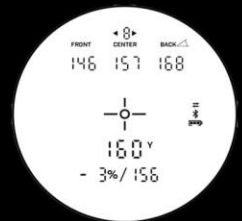

## TOUR HYBRID

- Integrated GPS and Slope
- Front, Centre and Back Distances in Display
- Auto Course Select
- Bluetooth enabled
- Improved PinSeeker with Visual Jolt
- Integrated BITE Magnetic Cart Mount
- Ranges 450+ Meters to a Flag
- 6X Magnification
- IPX6 Improved Weather Resistant Design
- Bright Clear Optics
- Premium Carry Case & CR123 Battery Included