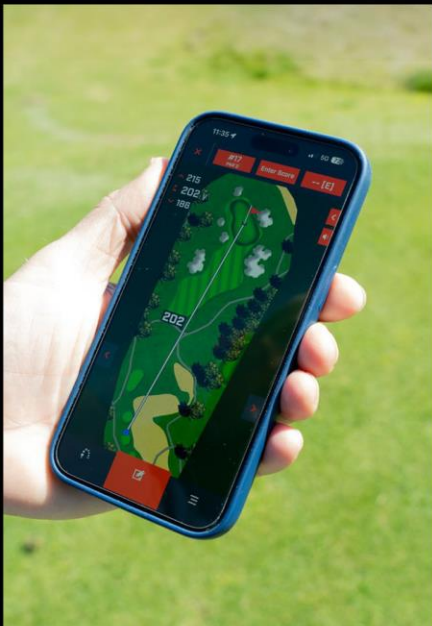

Bushnell
GOLF

DEVELOP YOUR GAME WITH THE FREE BUSHNELL APP

The Bushnell App enhances a golfer's experience on the course and manages the performance of your game.

With detailed graphics including a hole fly over feature which is great when playing a new course or a hole layout which can't be fully viewed from the tee.

The app is free to download for all Bushnell Golf product owners and suitable for Apple and Android Phone users.

PAR Golf

PAR Golf Scandinavia AB
Terminalgatan 2
SE-235 39 Vellinge
+46 40 641 72 00
info@pargolf.se
www.pargolf.se

TRUSTED BY
98,6%

OF PGA TOUR PLAYERS

2024 THE PLAYERS CHAMPIONSHIP
Results from the official Darrel Survey.